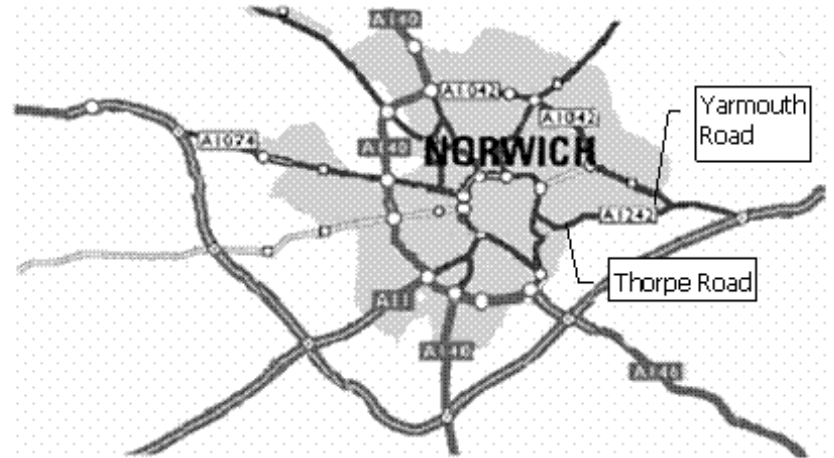

## How to find us

There are regular rail services from London  
Liverpool St. Station. From Liverpool,  
Birmingham and Newcastle, change at  
Peterborough

**Norfolk Wildlife Trust**  
**Bewick House**  
**22 Thorpe Road**  
**Norwich NR1 1RY**  
 Parking at Rear of Building (end  
 of Aspland Road)