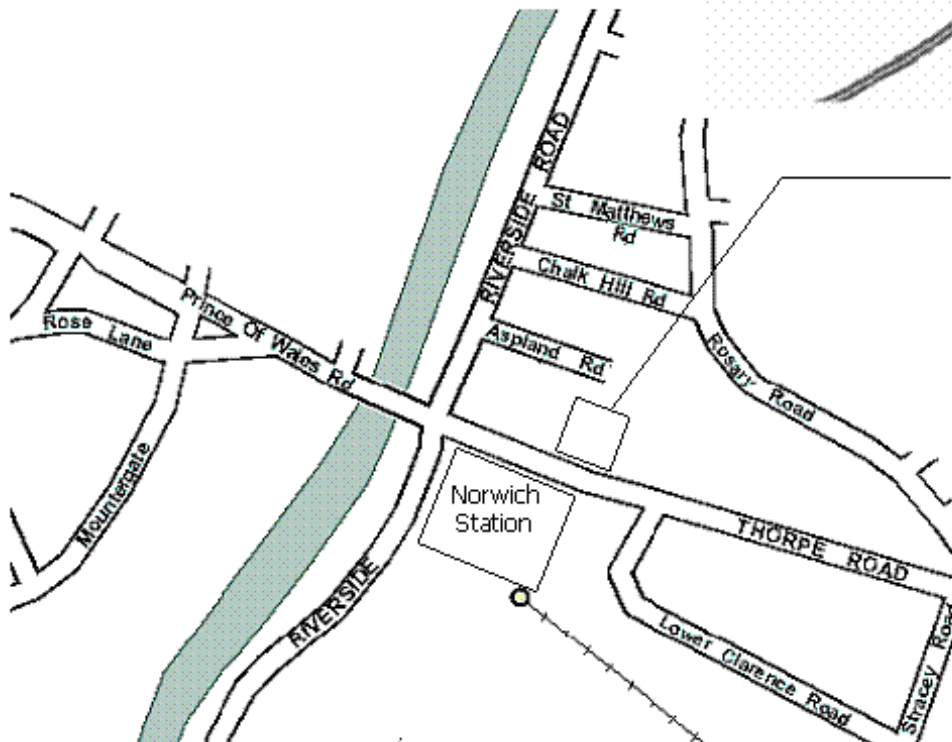

## How to find us

There are regular rail services from London  
Liverpool St. Station. From Liverpool,  
Birmingham and Newcastle, change at  
Peterborough

**Norfolk Wildlife Trust**  
**Bewick House**  
**22 Thorpe Road**  
**Norwich NR1 1RY**  
 Parking at Rear of Building (end  
 of Aspland Road)